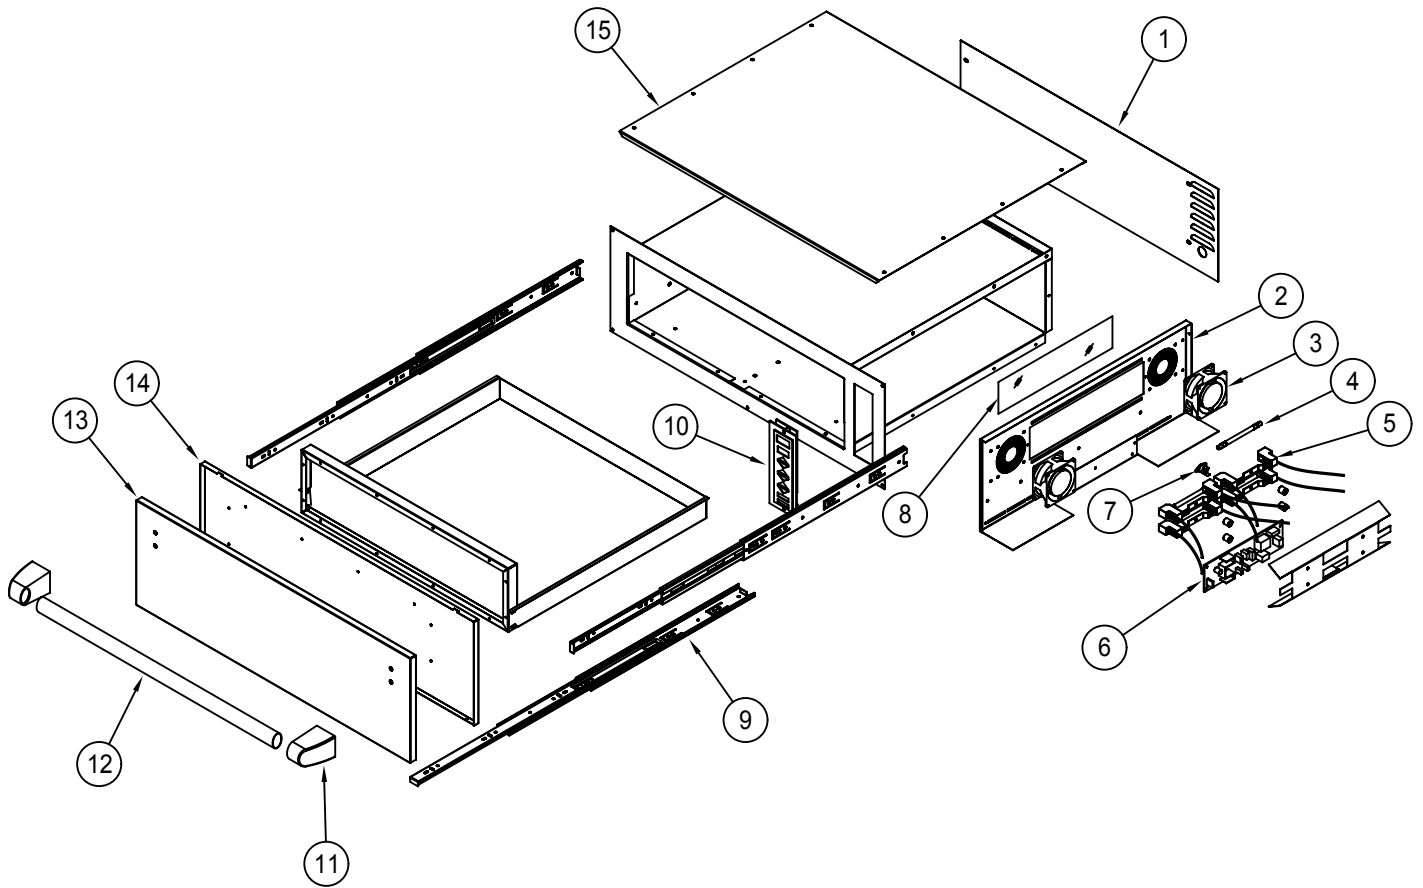

ARRWD

4

HEATING LAMP

3

51

0

7

BI - METAL SENSOR

ARRWD

ITEM NO.	PART NO.	DESCRIPTION
3	R10036	Fan, Convection 115v ARRWD Warming Drawer
5	R10054	Holder, Halogen DBL Ended 118mm
6	R10038	Control, Display Board ARRWD Interface Assembly
	R10039	Cable, Display Board ARRWD
7	R10044	Switch, Bi-Metal Sensor Resettable
9	R43061	Slide, Inner/Outer ARRWD Drawer Pair
10	R10035	Power, Display Board ARRWD
11	R32006	Endcap, Oven Handle ARR-Series 20391 Heavy Duty Chrome Polish
12	R32008	Handle, 27" Oven Door Oval Heavy Duty Stainless
	R32009	Handle, 30" Oven Door Oval Heavy Duty Stainless
	R32010	Handle, 36" Oven Door Oval Heavy Duty Stainless

*subject to change without notice.
revision date 10-14-2013 to this page.*